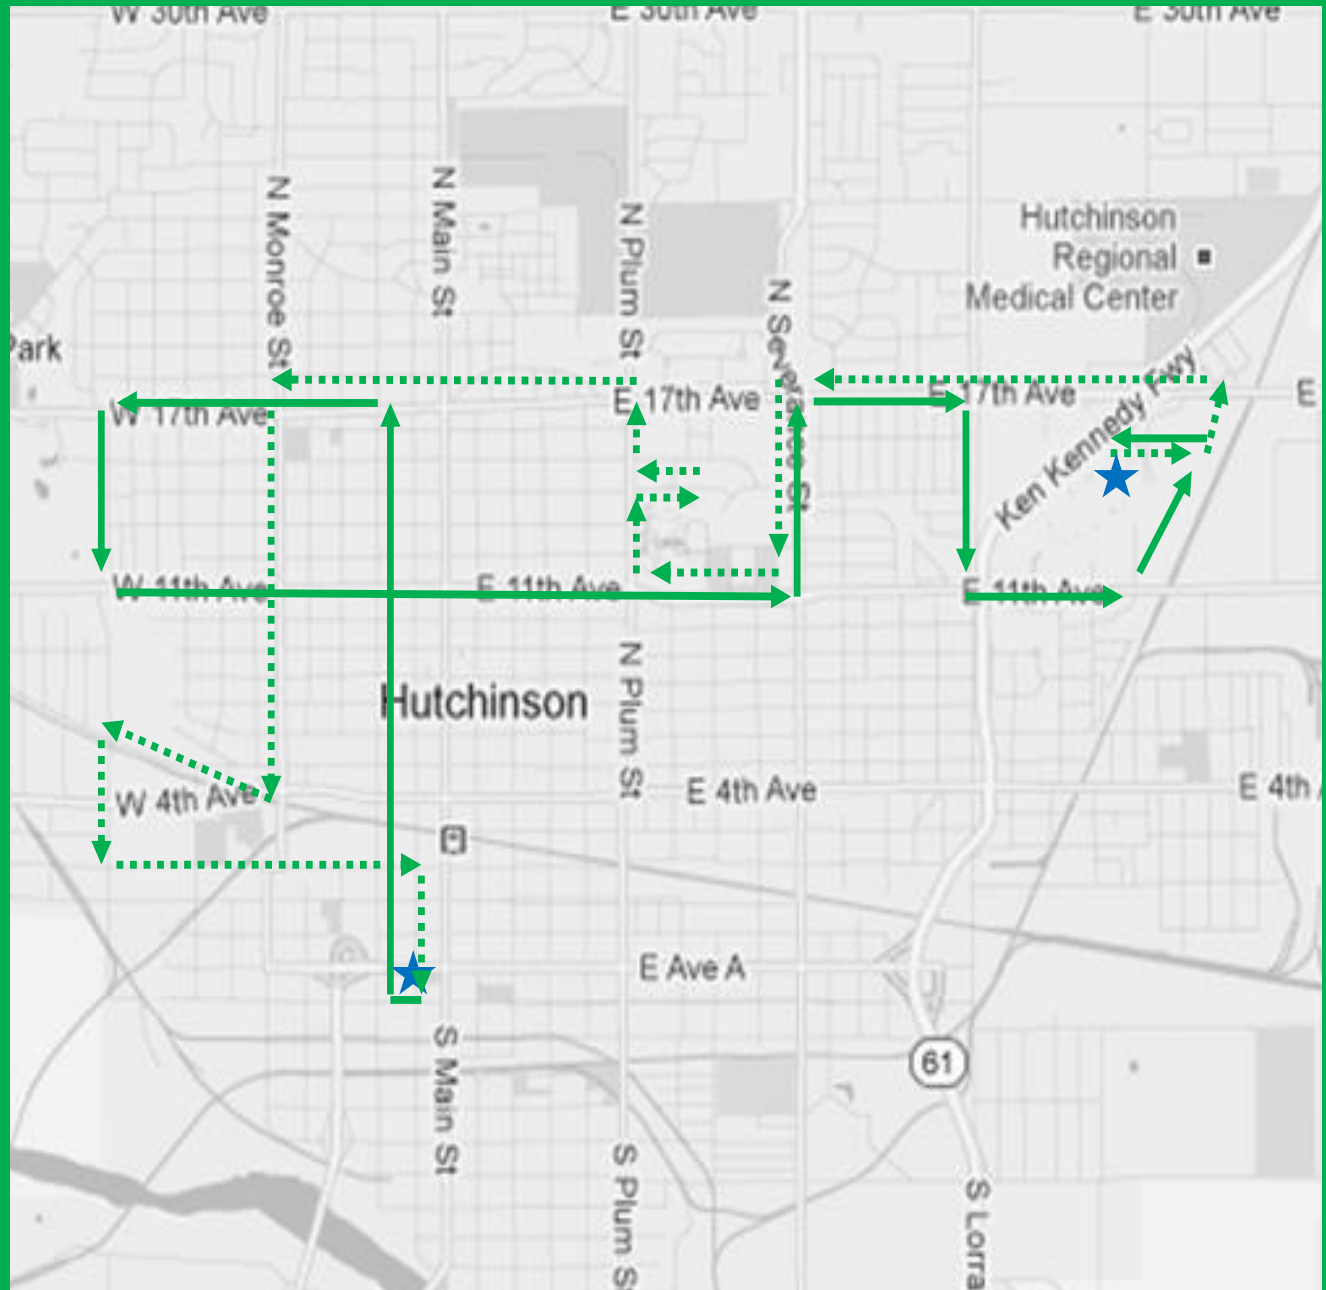

Ruta 2 Norte-Oeste - Rojo

- :00 Estación
- :05 11th & Monroe
- :10 Washington Hts.
- :14 17th & Plum
- :18 Bowling Alley
- :21 Freddy's / Target
- :30 Mall
- :35 Prairie Star
- :40 Cluster Apts.
- :42 23rd & Severance
- :44 17th & Plum
- :47 Adams & 14th HMS8
- :49 Adams & 5th Dillons
- :50 Adams & 1st

Ruta 3 - Verde

- :00 Estación
- :05 Adams & 17th HMS 8
- :08 17th & Woodlawn
- :12 11th & Plum
- :15 17th & Severance
- :17 14th & Lorraine
- :20 11th & Porter
- :22 Wal-Mart
- :30 Mall
- :35 17th & Landon Kohls
- :37 11th & Severance
- :40 14th & Plum Workforce
- :44 17th & Monroe
- :46 5th & Monroe
- :50 2nd & Whiteside
- :52 1st & Washington

Salidas de la Estación / Outbound

Ruta 3 Verde
 :00 Estación
 :12 11th & Plum
 :17 14th & Lorraine
 :22 Wal-Mart
 :30 Mall

Ruta 2 Norte-Oeste Rojo
 :00 Estación
 :05 11th & Monroe
 :10 27th & Main
 :20 23rd & Lorraine
 :30 Mall
 Los sábados esta ruta se va a las 8, 10, 12, 2, 4.

Ruta 1 Sur Negro
 :00 Estación
 :06 High-rise
 :10 M. Manor
 :14 Detroit & Main
 :17 "F" & Poplar
 :30 Mall
 Los sábados esta ruta se va a las 7, 9, 11, 1, 3, 5.

Ruta 1 Norte Azul
 :00 Estación
 :05 7th & Main
 :08 25th & Main
 :20 30th & Lorraine
 :30 Mall
 Los sábados esta ruta se va a las 8, 10, 12, 2, 4.