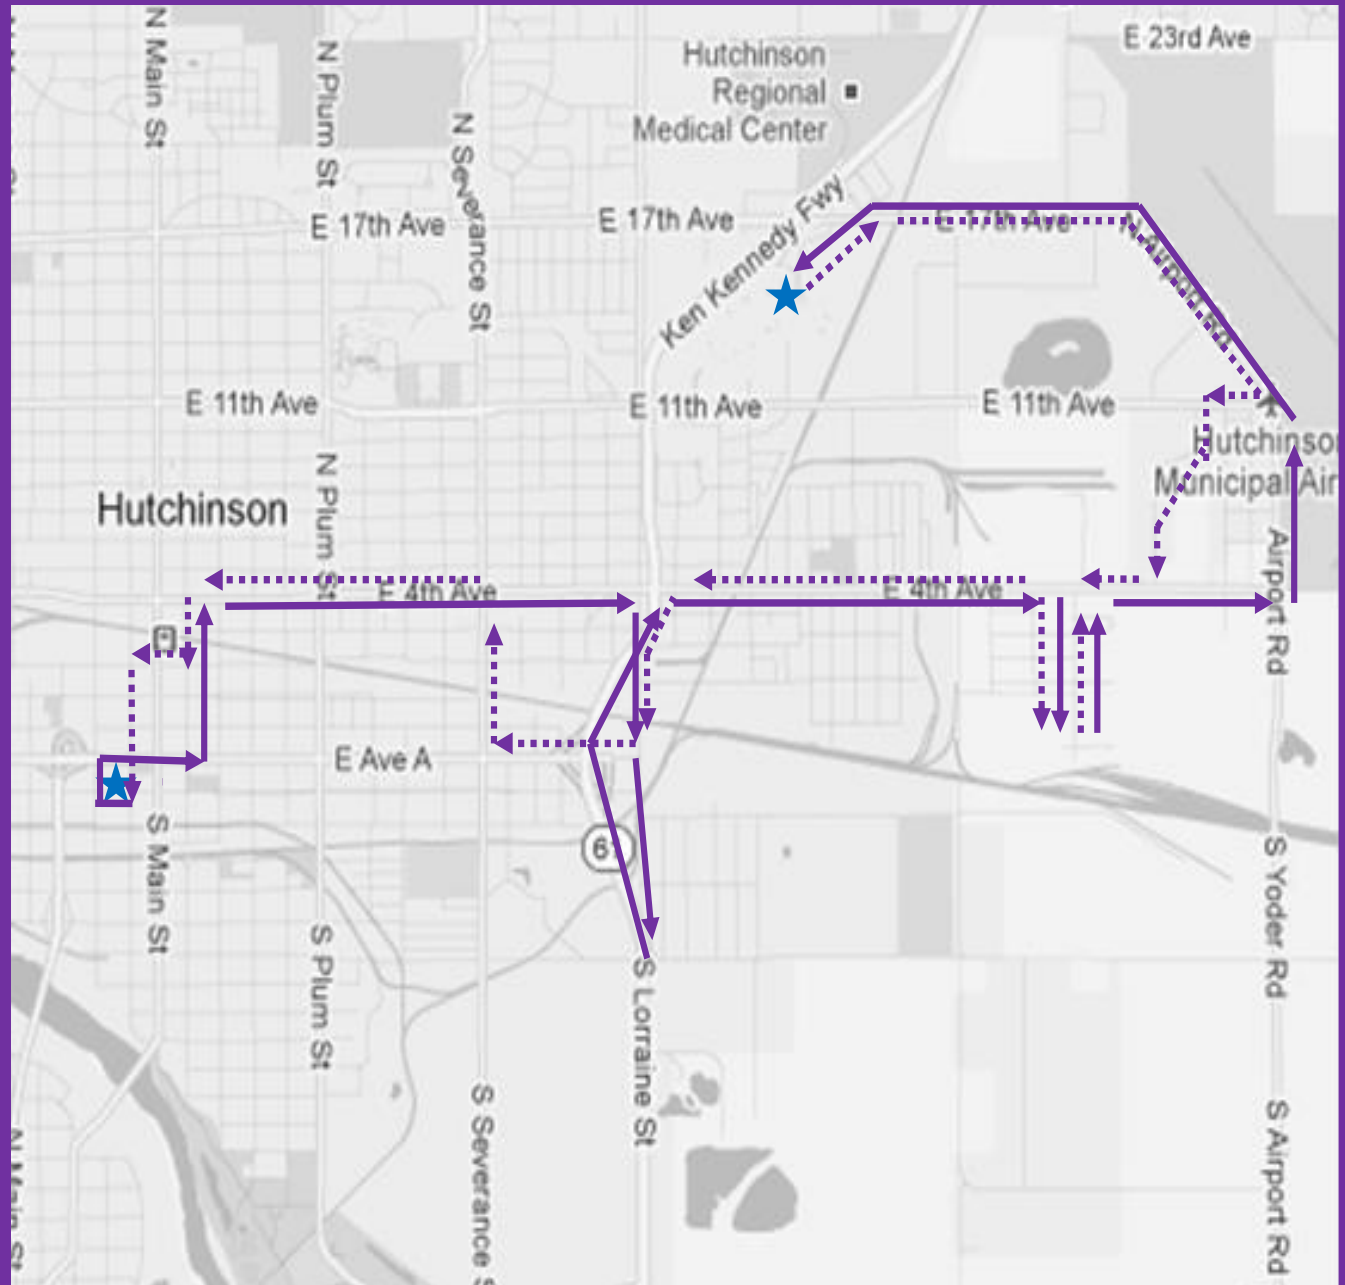

Ruta 1 Norte - Azul

- :00 Estación
- :05 7th & Main
- :08 25th & Main
- :12 Mission Place
- :16 33rd & Jeffrey
- :20 Clusters
- :22 Clinic
- :30 Mall
- :34 Hospital
- :35 Clinic
- :38 30th & Waldron
- :42 30th & Plum
- :43 Village Inn
- :50 11th & Main

6-15-2017

Ruta 2 Este - Morado

- :00 Estación
- :03 Ave. A & Poplar
- :07 4th & Severance
- :10 Lorraine & Ave A
- :16 4th & Kirby
- :20 Airport
- :30 Mall
- :34 Corey Road
- :38 4th & Kirby
- :45 "A" & Severance
- :50 Poplar & 2nd

Ruta 2 Norte-Oeste - Rojo

- :00 Estación
- :05 11th & Monroe
- :10 Washington Hts.
- :14 17th & Plum
- :18 Bowling Alley
- :21 Freddy's / Target
- :30 Mall
- :35 Prairie Star
- :40 Cluster Apts.
- :42 23rd & Severance
- :44 17th & Plum
- :47 Adams & 14th HMS8
- :49 Adams & 5th Dillons
- :50 Adams & 1st

Ruta 3 - Verde

- :00 Estación
- :05 Adams & 17th HMS 8
- :08 17th & Woodlawn
- :12 11th & Plum
- :15 17th & Severance
- :17 14th & Lorraine
- :20 11th & Porter
- :22 Wal-Mart
- :30 Mall
- :35 17th & Landon Kohls
- :37 11th & Severance
- :40 14th & Plum Workforce
- :44 17th & Monroe
- :46 5th & Monroe
- :50 2nd & Whiteside
- :52 1st & Washington