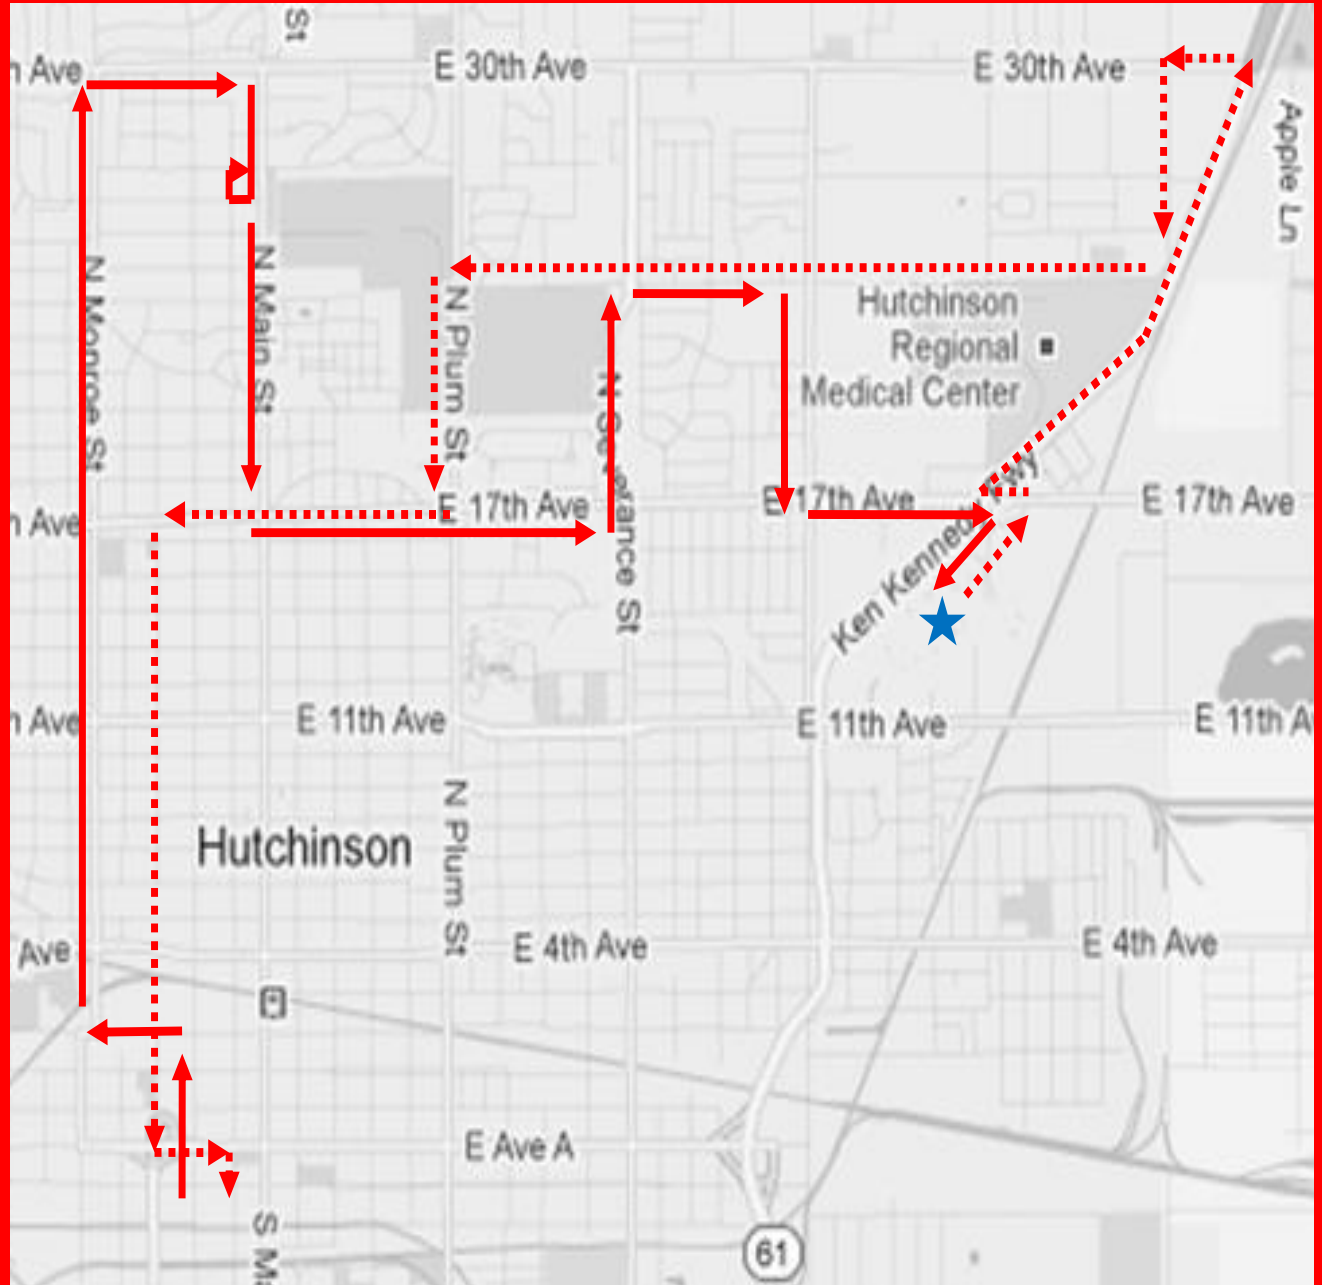

Ruta 2 Norte-Oeste - Rojo

- :00 Estación
- :05 11th & Monroe
- :10 Washington Hts.
- :14 17th & Plum
- :18 Bowling Alley
- :21 Freddy's / Target
- :30 Mall
- :35 Prairie Star
- :40 Cluster Apts.
- :42 23rd & Severance
- :44 17th & Plum
- :47 Adams & 14th HMS8
- :49 Adams & 5th Dillons
- :50 Adams & 1st

Ruta 3 - Verde

- :00 Estación
- :05 Adams & 17th HMS 8
- :08 17th & Woodlawn
- :12 11th & Plum
- :15 17th & Severance
- :17 14th & Lorraine
- :20 11th & Porter
- :22 Wal-Mart
- :30 Mall
- :35 17th & Landon Kohls
- :37 11th & Severance
- :40 14th & Plum Workforce
- :44 17th & Monroe
- :46 5th & Monroe
- :50 2nd & Whiteside
- :52 1st & Washington

Salidas de la Estación / Outbound

Ruta 3 Verde
 :00 Estación
 :12 11th & Plum
 :17 14th & Lorraine
 :22 Wal-Mart
 :30 Mall

Ruta 2 Norte-Oeste Rojo
 :00 Estación
 :05 11th & Monroe
 :10 27th & Main
 :20 23rd & Lorraine
 :30 Mall
 Los sábados esta ruta se va a las 8, 10, 12, 2, 4.

Ilega a la Estación / Inbound

Ruta 3
Verda
:30 Mall
:34 Wal-Mart
:37 11th & Severance
:46 5th & Monroe
:00 Estación

Ruta 2 Norte-Oeste
Rojo
:30 Mall
:35 Prairie Star
:42 23rd & Severance
:49 5th & Adams
:00 Estación
Los sábados esta ruta se va a las 8, 10, 12, 2, 4.