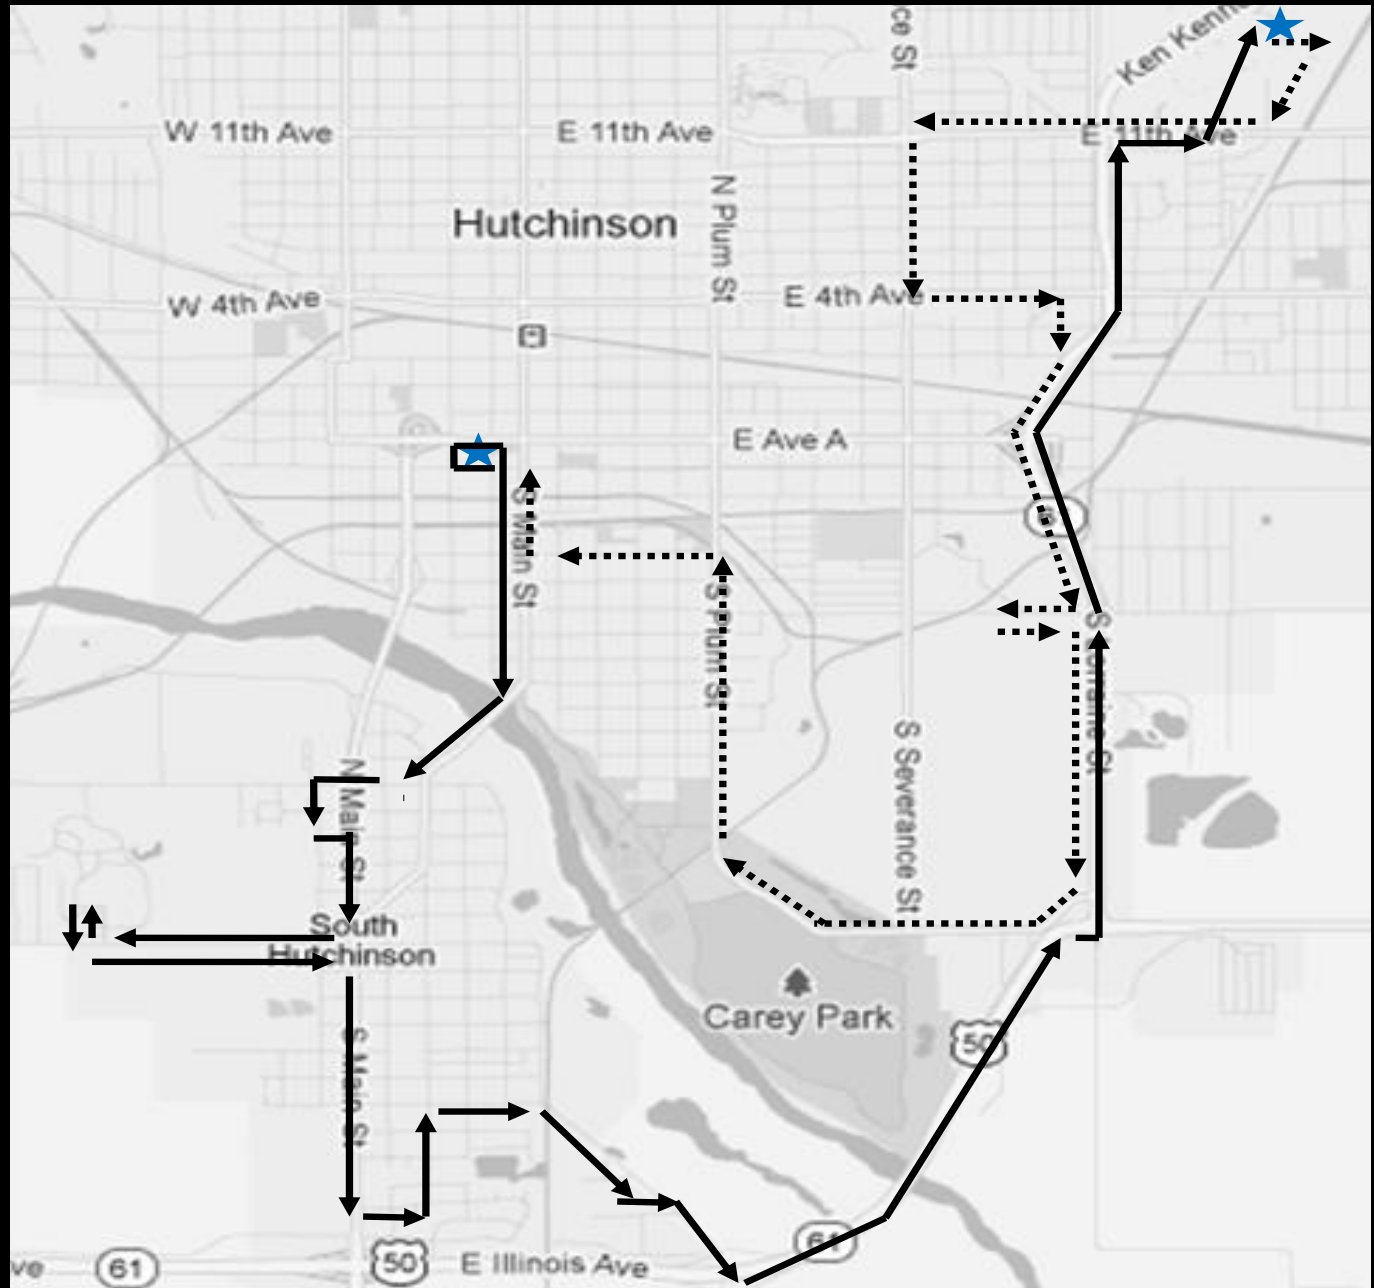

Ruta 1 Sur - Negro

- :00 Estación
- :05 Riverview Apts.
- :06 High-rise
- :10 M. Manor
- :14 Detroit & Main
- :17 "F" & Poplar
- :20 DCF Dept of Children & Family
- :30 Mall
- :34 11th & Severance
- :36 Family Dollar
- :40 HCF
- :43 Reno County Jail
- :44 Hutch Zoo
- :45 Carey Park Pool
- :48 Elmdale
- :50 "E" & Main

Ruta 1 Norte - Azul

- :00 Estación
- :05 7th & Main
- :08 25th & Main
- :12 Mission Place
- :16 33rd & Jeffrey
- :20 Clusters
- :22 Clinic
- :30 Mall
- :34 Hospital
- :35 Clinic
- :38 30th & Waldron
- :42 30th & Plum
- :43 Village Inn
- :50 11th & Main

Ruta 3 - Verde

- :00 Estación
- :05 Adams & 17th HMS 8
- :08 17th & Woodlawn
- :12 11th & Plum
- :15 17th & Severance
- :17 14th & Lorraine
- :20 11th & Porter
- :22 Wal-Mart
- :30 Mall
- :35 17th & Landon Kohls
- :37 11th & Severance
- :40 14th & Plum Workforce
- :44 17th & Monroe
- :46 5th & Monroe
- :50 2nd & Whiteside
- :52 1st & Washington

Salidas de la Estación / Outbound

Ruta 3 Verde
 :00 Estación
 :12 11th & Plum
 :17 14th & Lorraine
 :22 Wal-Mart
 :30 Mall

Ruta 2 Norte-Oeste Rojo
 :00 Estación
 :05 11th & Monroe
 :10 27th & Main
 :20 23rd & Lorraine
 :30 Mall
 Los sábados esta ruta se va a las 8, 10, 12, 2, 4.