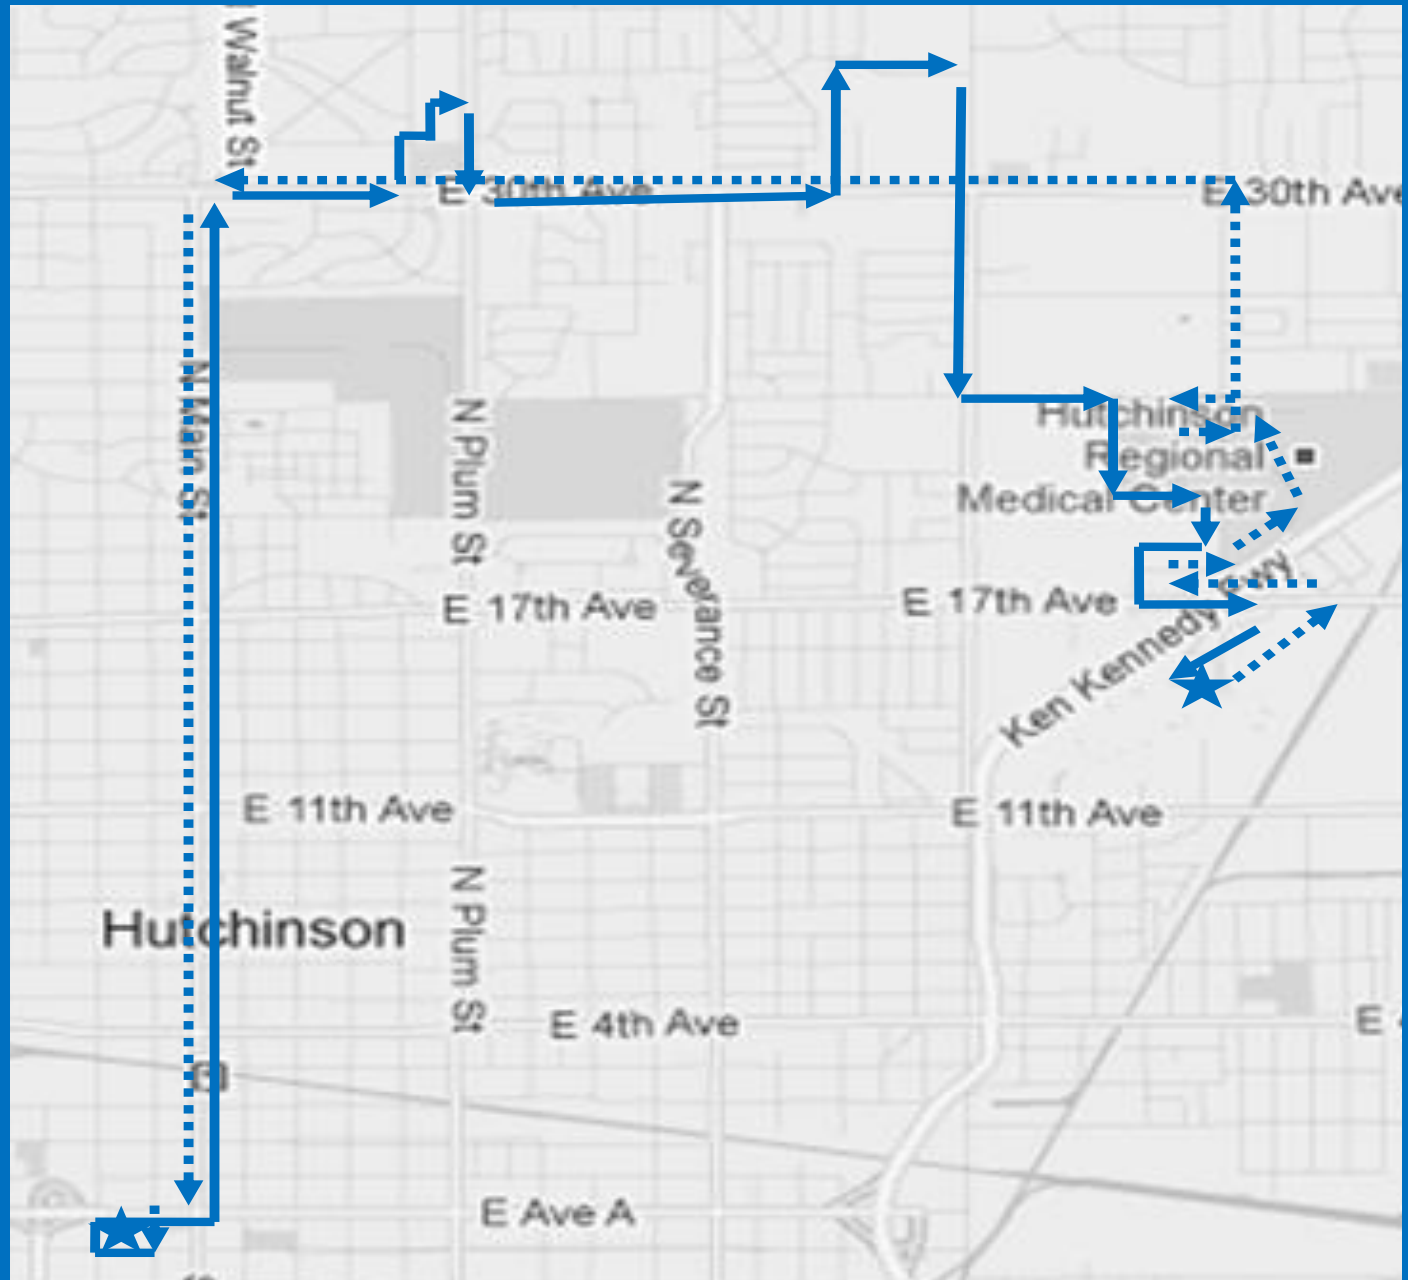

Ruta 1 Norte - Azul

- :00 Estación
- :05 7th & Main
- :08 25th & Main
- :12 Mission Place
- :16 33rd & Jeffrey
- :20 Clusters
- :22 Clinic
- :30 Mall
- :34 Hospital
- :35 Clinic
- :38 30th & Waldron
- :42 30th & Plum
- :43 Village Inn
- :50 11th & Main

6-15-2017

Ruta 2 Este - Morado

- :00 Estación
- :03 Ave. A & Poplar
- :07 4th & Severance
- :10 Lorraine & Ave A
- :16 4th & Kirby
- :20 Airport
- :30 Mall
- :34 Corey Road
- :38 4th & Kirby
- :45 "A" & Severance
- :50 Poplar & 2nd

Ruta 2 Norte-Oeste - Rojo

- :00 Estación
- :05 11th & Monroe
- :10 Washington Hts.
- :14 17th & Plum
- :18 Bowling Alley
- :21 Freddy's / Target
- :30 Mall
- :35 Prairie Star
- :40 Cluster Apts.
- :42 23rd & Severance
- :44 17th & Plum
- :47 Adams & 14th HMS8
- :49 Adams & 5th Dillons
- :50 Adams & 1st

Ruta 3 - Verde

- :00 Estación
- :05 Adams & 17th HMS 8
- :08 17th & Woodlawn
- :12 11th & Plum
- :15 17th & Severance
- :17 14th & Lorraine
- :20 11th & Porter
- :22 Wal-Mart
- :30 Mall
- :35 17th & Landon Kohls
- :37 11th & Severance
- :40 14th & Plum Workforce
- :44 17th & Monroe
- :46 5th & Monroe
- :50 2nd & Whiteside
- :52 1st & Washington