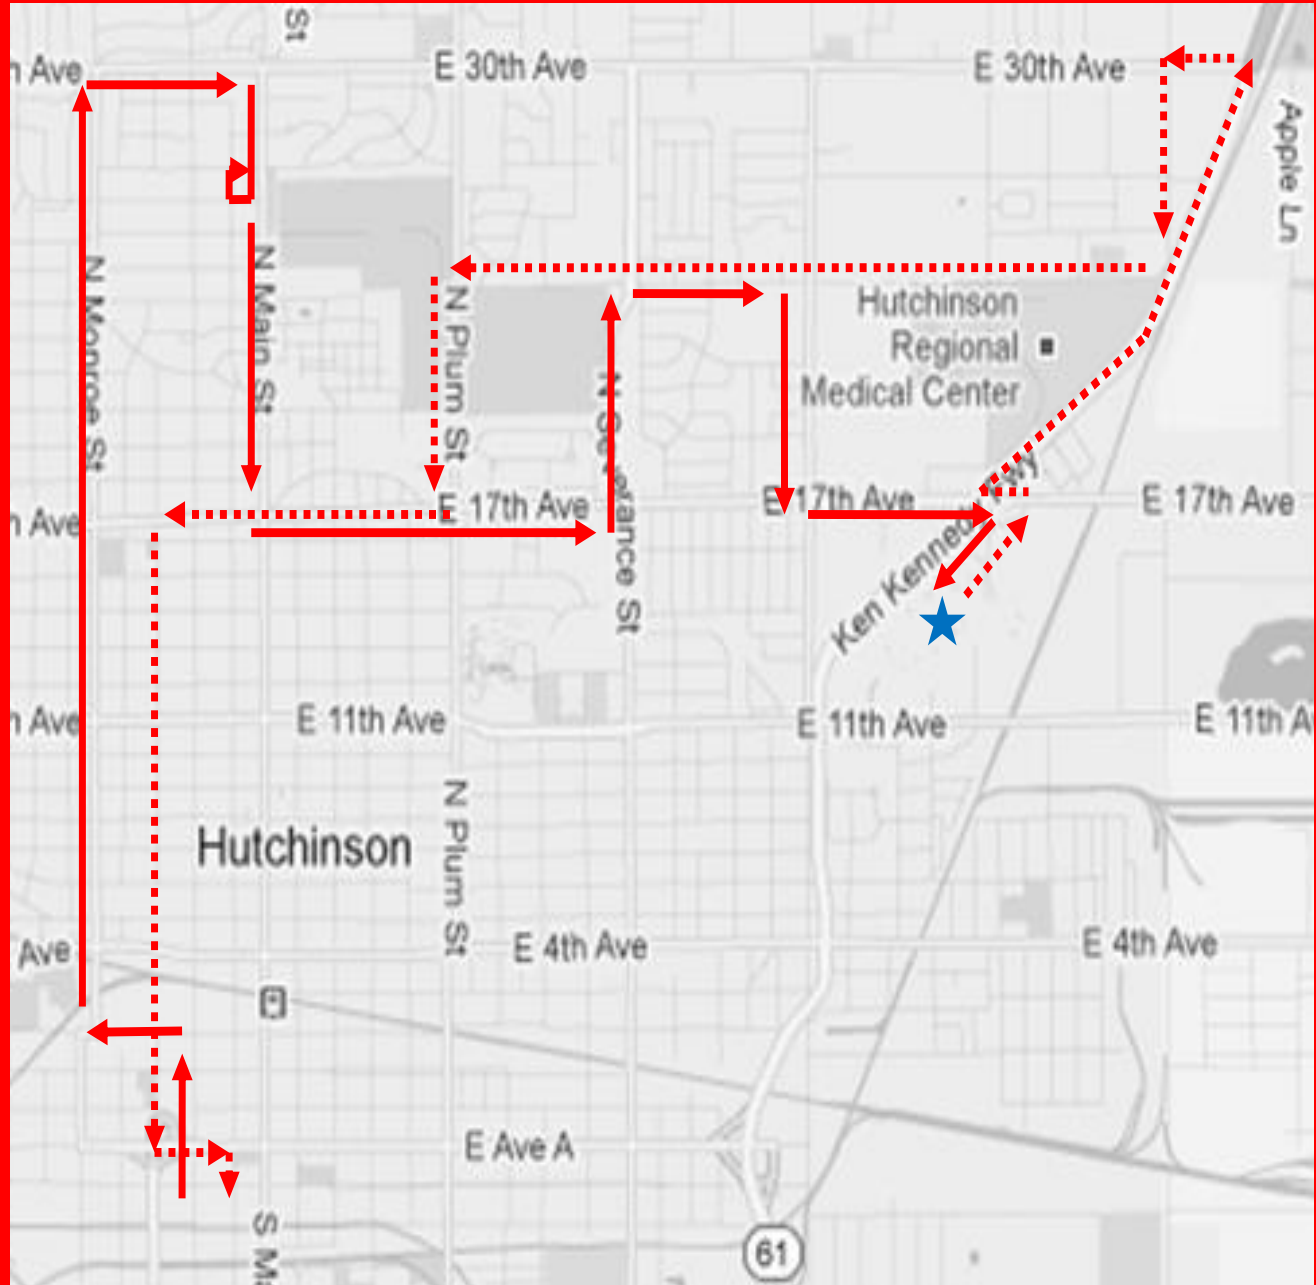

Route 2 Northwest

- :00 Station
- :05 11th & Monroe
- :10 Washington Hts.
- :14 17th & Plum
- :18 Bowling Alley
- :21 Freddy's / Target
- :30 Mall
- :35 Prairie Star
- :40 Cluster Apts.
- :42 23rd & Severance
- :44 17th & Plum
- :47 Adams & 14th HMS8
- :49 Adams & 5th Dillons
- :50 Adams & 1st

On Saturday, this route runs on the even hours.

Wave and Ride Routes

Times are estimated

Monday – Friday
6:00 a.m. – 7:00 p.m.
Saturday
7:00 a.m. – 6:00 p.m.

Reviewed 6-15-2017

Route 3

- :00 Station
- :05 Adams & 17th HMS 8
- :08 17th & Woodlawn
- :12 11th & Plum
- :15 17th & Severance
- :17 14th & Lorraine
- :20 11th & Porter
- :22 Wal-Mart
- :30 Mall
- :35 17th & Landon Kohls
- :37 11th & Severance
- :40 14th & Plum Workforce
- :44 17th & Monroe
- :46 5th & Monroe
- :50 2nd & Whiteside
- :52 1st & Washington

Route 3-Green
 :00 Station
 :12 11th & Plum
 :17 14th & Lorraine
 :22 Wal-Mart
 :30 Mall

Route 2 NW-Red
 :00 Station
 :05 11th & Monroe
 :10 27th & Main
 :20 23rd & Lorraine
 :30 Mall
 On Saturday, this route runs on the even hours.

Route 2 East-Purple
 :30 Mall
 :38 4th & Kirby
 :50 "A" & Severance
 :50 2nd & Poplar
 :00 Station
 On Saturday, this route runs on the odd hours.

Wave and Ride Routes

Times are estimated

Monday - Friday
 6:00 a.m. – 7:00 p.m.
 Saturday
 7:00 a.m. – 6:00 p.m.