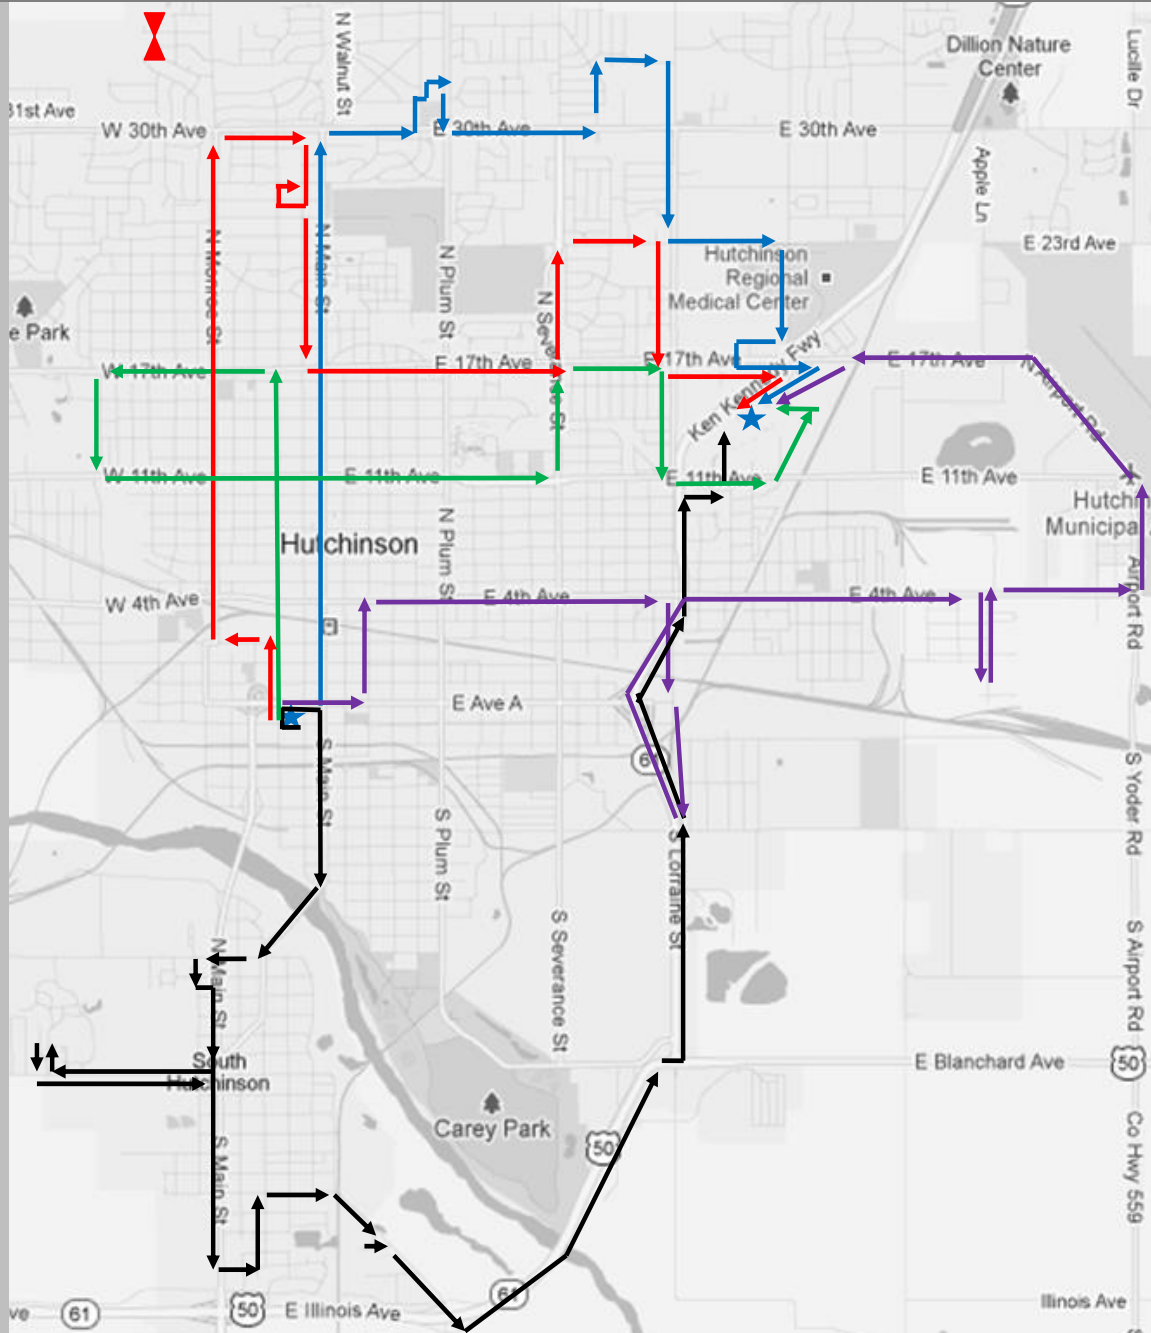

Outbound = Station to Hutchinson Mall

Route 3-Green
:00 Station
:12 11th & Plum
:17 14th & Lorraine
:22 Wal-Mart
:30 Mall

Route 2 NW-Red
:00 Station
:05 11th & Monroe
:10 27th & Main
:20 23rd & Lorraine
:30 Mall
On Saturday, this route runs on the even hours.

Route 1 South-Black
:00 Station
:06 High-rise
:10 M. Manor
:14 Detroit & Main
:17 "F" & Poplar
:30 Mall
On Saturday, this route runs on the odd hours.

Route 1 North-Blue
:00 Station
:05 7th & Main
:08 25th & Main
:20 30th & Lorraine
:30 Mall
On Saturday, this route runs on the even hours.

Route 2 East-Purple
:00 Station
:07 4th & Severance
:16 4th & Kirby
:20 Airport
:30 Mall
On Saturday, this route runs on the odd hours.

Wave and Ride Routes

Times are estimated

Monday – Friday
6:00 a.m. - 7:00 p.m.
Saturday
7:00 a.m. – 6:00 p.m.

Reviewed 6-15-2017