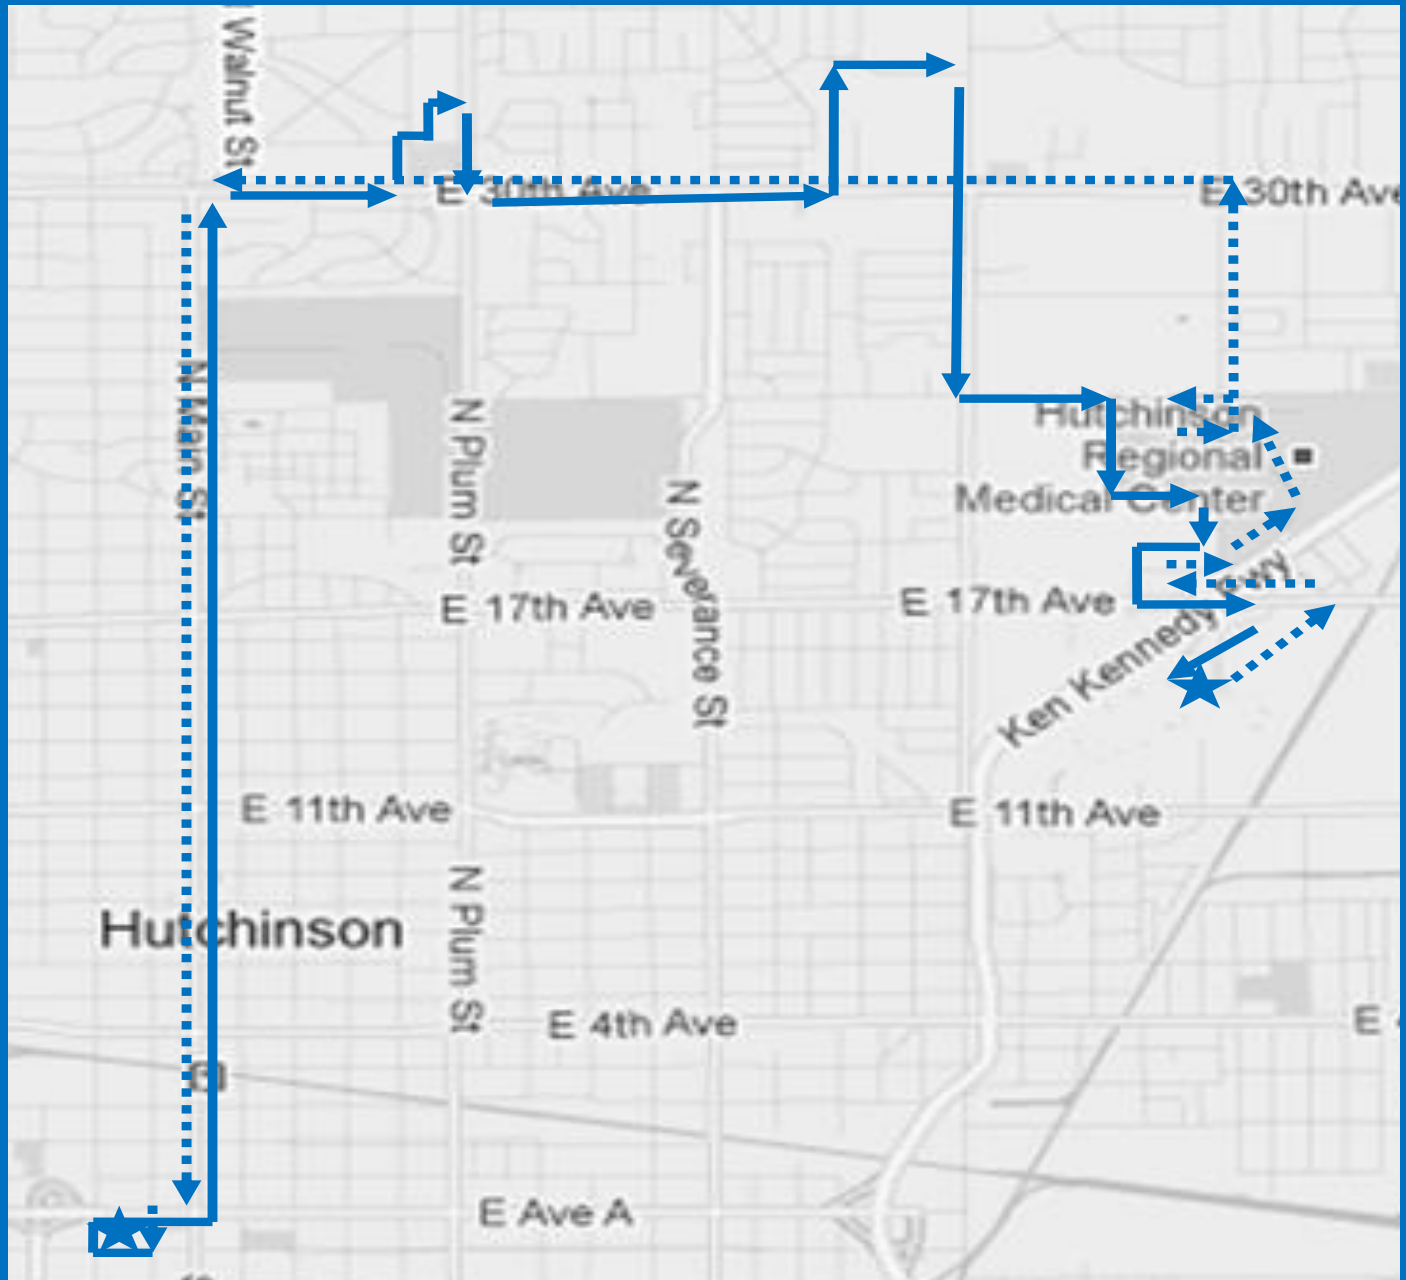

- :00 Station
- :05 7th & Main
- :08 25th & Main
- :12 Mission Place
- :16 33rd & Jeffrey
- :20 Clusters
- :22 Clinic
- :30 Mall
- :34 Hospital
- :35 Clinic
- :38 30th & Waldron
- :42 30th & Plum
- :43 Village Inn
- :50 11th & Main

Route 2 East

- :00 Station
- :03 Ave. A & Poplar
- :07 4th & Severance
- :10 Lorraine & Ave A
- :16 4th & Kirby
- :20 Airport
- :30 Mall
- :34 Corey Road
- :38 4th & Kirby
- :45 "A" & Severance
- :50 Poplar & 2nd

Route 2 Northwest

- :00 Station
- :05 11th & Monroe
- :10 Washington Hts.
- :14 17th & Plum
- :18 Bowling Alley
- :21 Freddy's / Target
- :30 Mall
- :35 Prairie Star
- :40 Cluster Apts.
- :42 23rd & Severance
- :44 17th & Plum
- :47 Adams & 14th HMS8
- :49 Adams & 5th Dillons
- :50 Adams & 1st

On Saturday, this route runs on the even hours.

Wave and Ride Routes

Times are estimated

Monday – Friday
6:00 a.m. – 7:00 p.m.
Saturday
7:00 a.m. – 6:00 p.m.

Reviewed 6-15-2017

Route 3

- :00 Station
- :05 Adams & 17th HMS 8
- :08 17th & Woodlawn
- :12 11th & Plum
- :15 17th & Severance
- :17 14th & Lorraine
- :20 11th & Porter
- :22 Wal-Mart
- :30 Mall
- :35 17th & Landon Kohls
- :37 11th & Severance
- :40 14th & Plum Workforce
- :44 17th & Monroe
- :46 5th & Monroe
- :50 2nd & Whiteside
- :52 1st & Washington