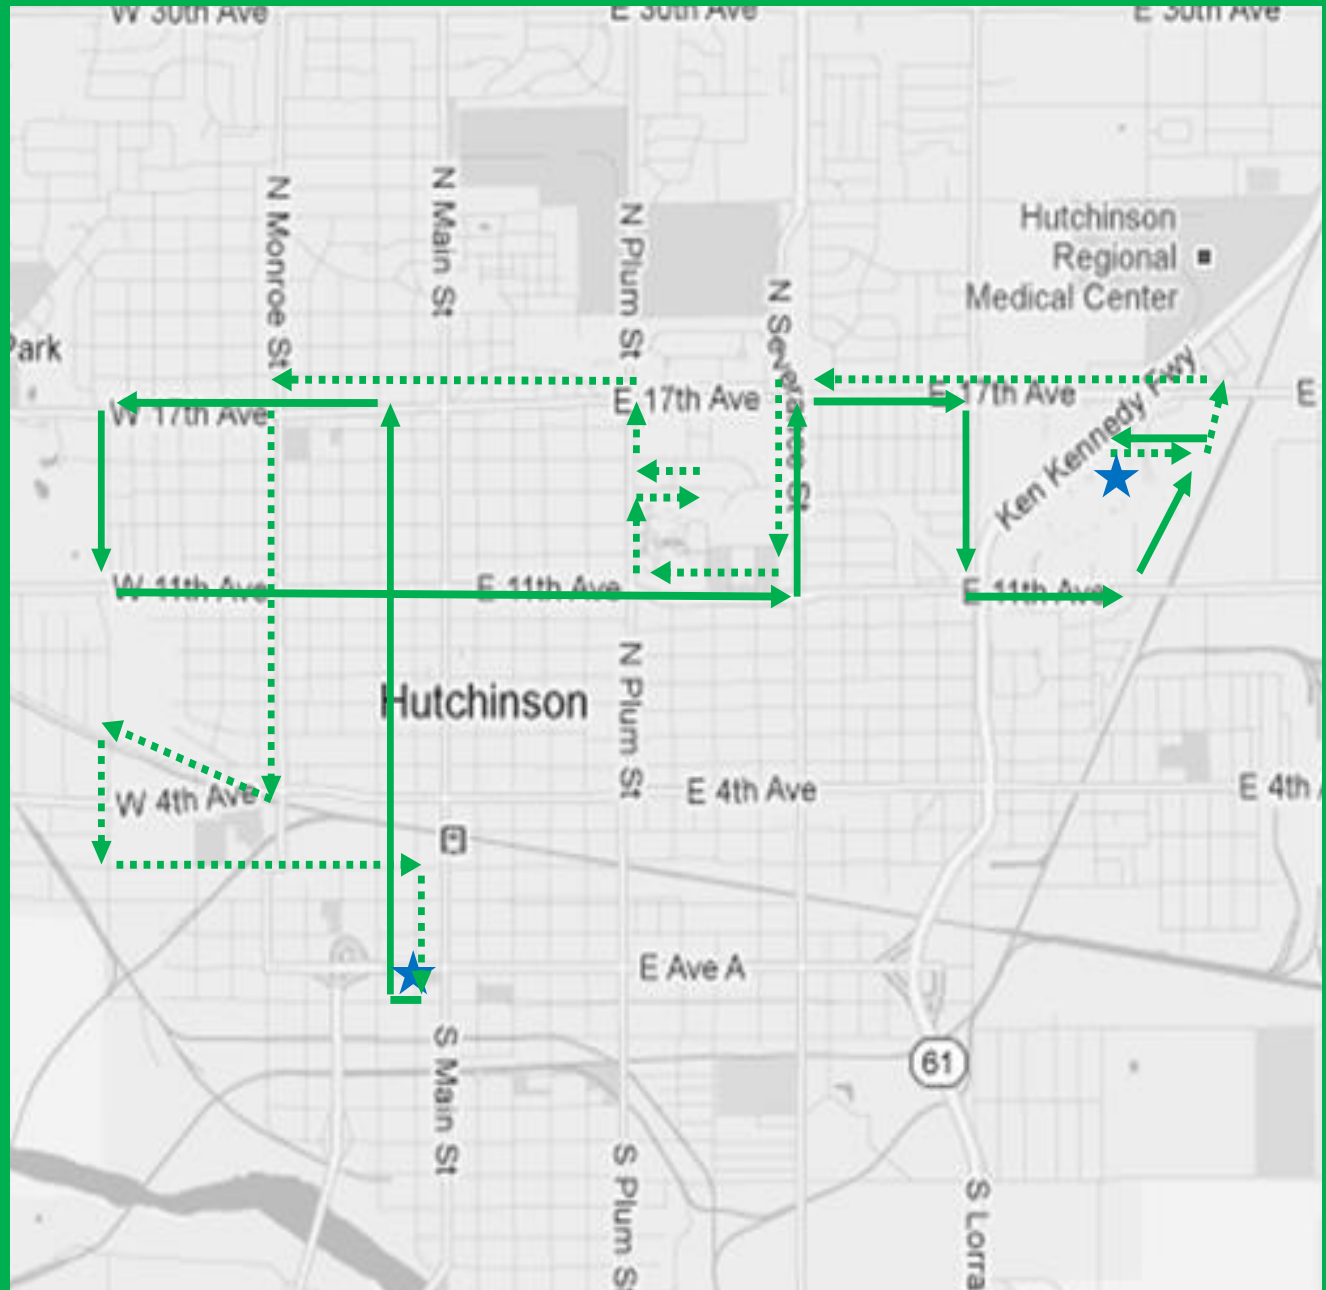

Route 2 Northwest

- :00 Station
- :05 11th & Monroe
- :10 Washington Hts.
- :14 17th & Plum
- :18 Bowling Alley
- :21 Freddy's / Target
- :30 Mall
- :35 Prairie Star
- :40 Cluster Apts.
- :42 23rd & Severance
- :44 17th & Plum
- :47 Adams & 14th HMS8
- :49 Adams & 5th Dillons
- :50 Adams & 1st

On Saturday, this route runs on the even hours.

Wave and Ride Routes

Times are estimated

Monday – Friday
6:00 a.m. – 7:00 p.m.
Saturday
7:00 a.m. – 6:00 p.m.

Reviewed 6-15-2017

Route 3

- :00 Station
- :05 Adams & 17th HMS 8
- :08 17th & Woodlawn
- :12 11th & Plum
- :15 17th & Severance
- :17 14th & Lorraine
- :20 11th & Porter
- :22 Wal-Mart
- :30 Mall
- :35 17th & Landon Kohls
- :37 11th & Severance
- :40 14th & Plum Workforce
- :44 17th & Monroe
- :46 5th & Monroe
- :50 2nd & Whiteside
- :52 1st & Washington

Wave and Ride Routes

Times are estimated

Monday – Friday

6:00 a.m. – 7:00 p.m.

Saturday

7:00 a.m. – 6:00 p.m.

Reviewed 6-15-2017

Outbound = Station to Hutchinson Mall

Route 3-Green
 :00 Station
 :12 11th & Plum
 :17 14th & Lorraine
 :22 Wal-Mart
 :30 Mall

Route 2 NW-Red
 :00 Station
 :05 11th & Monroe
 :10 27th & Main
 :20 23rd & Lorraine
 :30 Mall
 On Saturday, this route runs on the even hours.