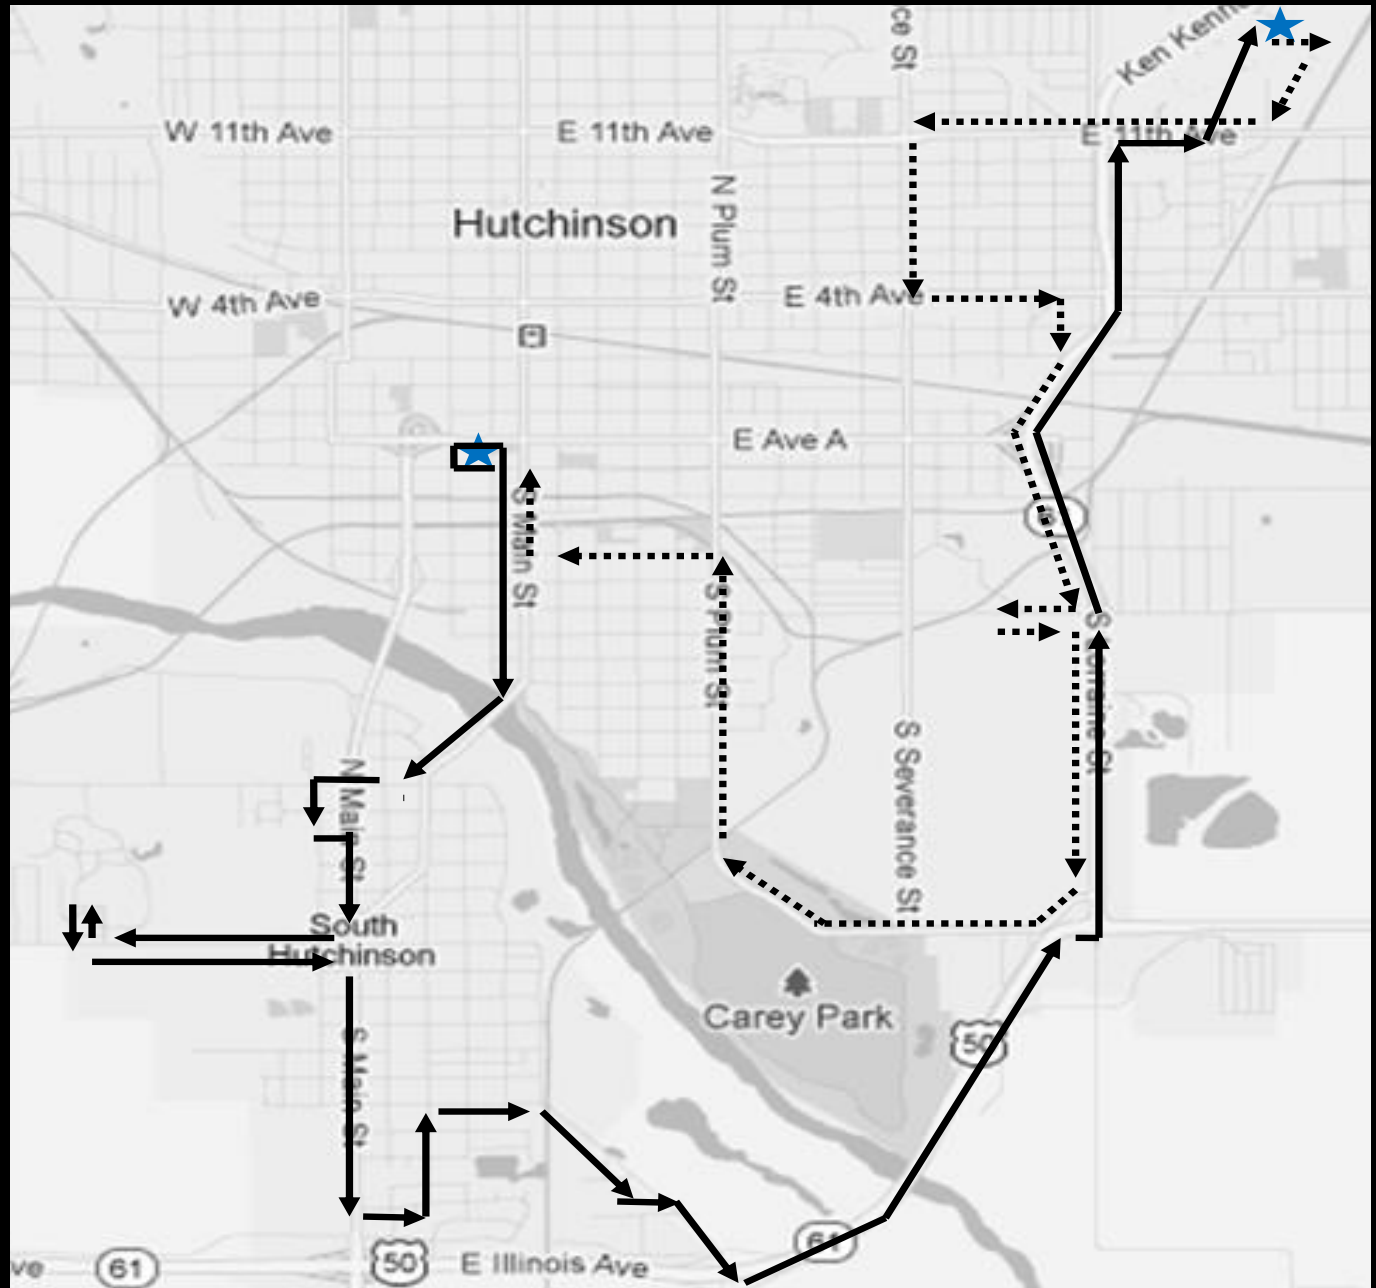

Route 1 South

- :00 Station
- :05 Riverview Apts.
- :06 High-rise
- :10 M. Manor
- :14 Detroit & Main
- :17 "F" & Poplar
- :20 DCF Dept of Children & Family
- :30 Mall
- :34 11th & Severance
- :36 Family Dollar
- :40 HCF
- :43 Reno County Jail
- :44 Hutch Zoo
- :45 Carey Park Pool
- :48 Elmdale
- :50 "E" & Main

On Saturday, this route runs on the odd hours.

Wave and Ride Routes
Times are estimated

Monday – Friday

6:00 a.m. – 7:00 p.m.

Saturday

7:00 a.m. – 6:00 p.m.

Reviewed 6-15-2017