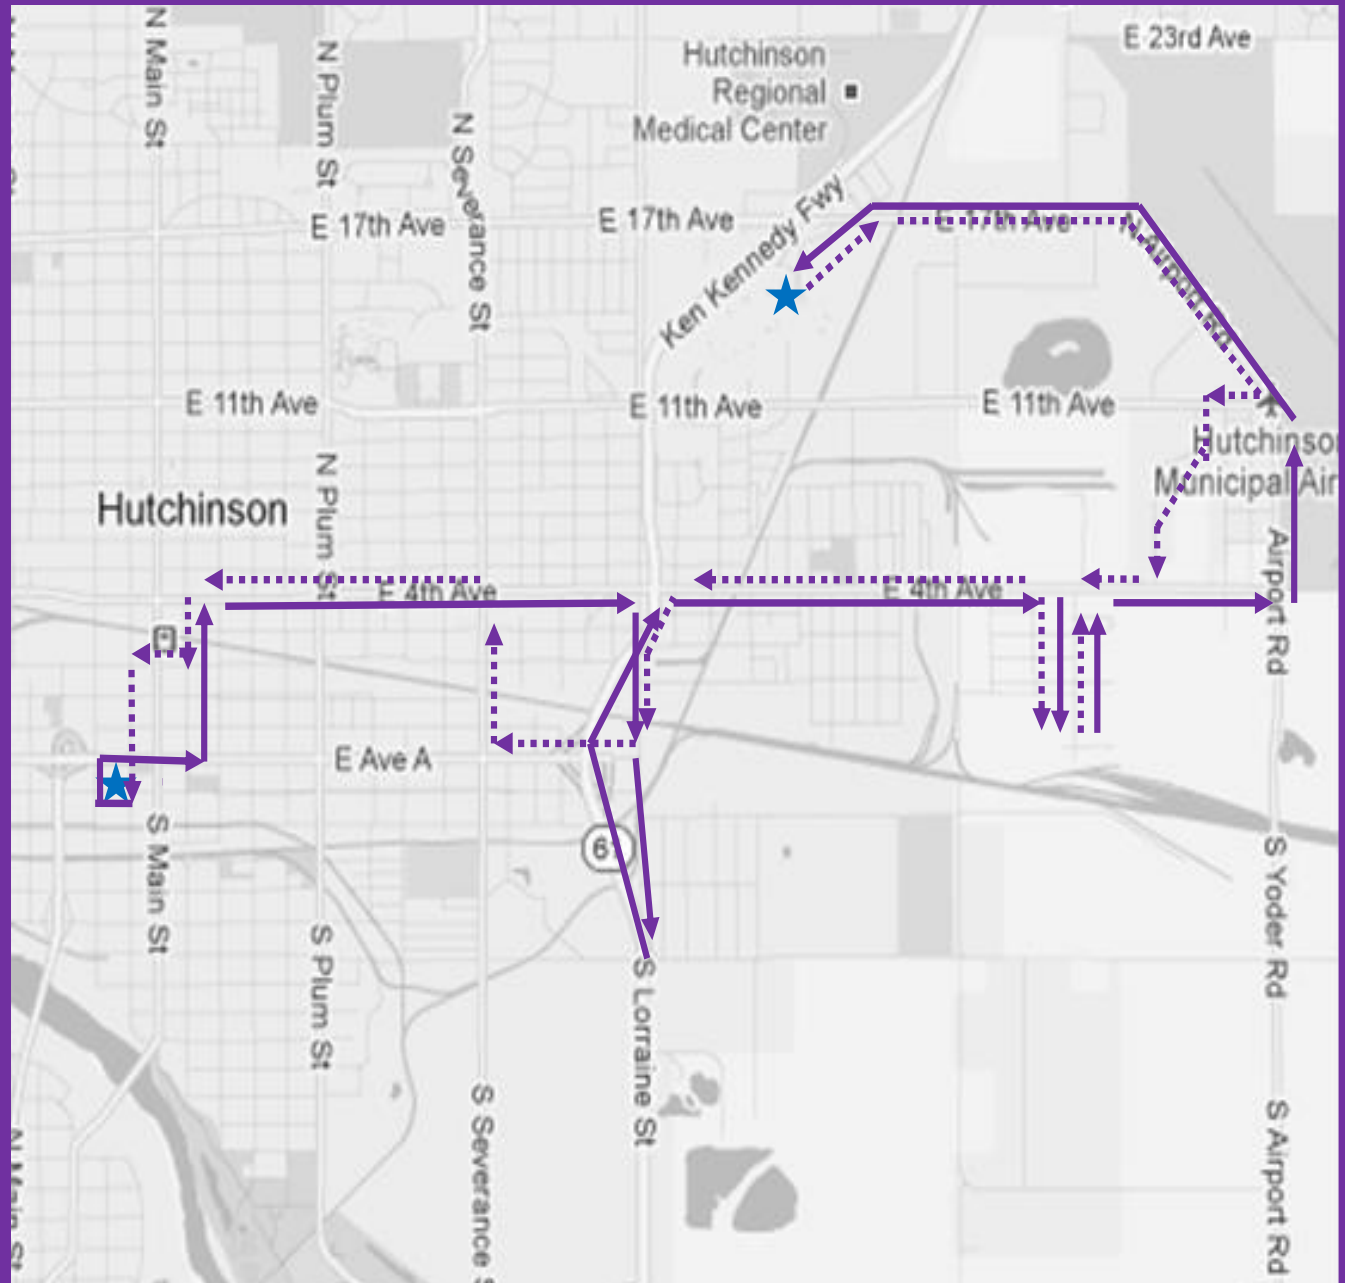

- :00 Station
- :05 7th & Main
- :08 25th & Main
- :12 Mission Place
- :16 33rd & Jeffrey
- :20 Clusters
- :22 Clinic
- :30 Mall
- :34 Hospital
- :35 Clinic
- :38 30th & Waldron
- :42 30th & Plum
- :43 Village Inn
- :50 11th & Main

Route 2 East

- :00 Station
- :03 Ave. A & Poplar
- :07 4th & Severance
- :10 Lorraine & Ave A
- :16 4th & Kirby
- :20 Airport
- :30 Mall
- :34 Corey Road
- :38 4th & Kirby
- :45 "A" & Severance
- :50 Poplar & 2nd

Route 2 Northwest

- :00 Station
- :05 11th & Monroe
- :10 Washington Hts.
- :14 17th & Plum
- :18 Bowling Alley
- :21 Freddy's / Target
- :30 Mall
- :35 Prairie Star
- :40 Cluster Apts.
- :42 23rd & Severance
- :44 17th & Plum
- :47 Adams & 14th HMS8
- :49 Adams & 5th Dillons
- :50 Adams & 1st

On Saturday, this route runs on the even hours.

Wave and Ride Routes

Times are estimated

Monday – Friday
6:00 a.m. – 7:00 p.m.
Saturday
7:00 a.m. – 6:00 p.m.

Reviewed 6-15-2017

Route 3

- :00 Station
- :05 Adams & 17th HMS 8
- :08 17th & Woodlawn
- :12 11th & Plum
- :15 17th & Severance
- :17 14th & Lorraine
- :20 11th & Porter
- :22 Wal-Mart
- :30 Mall
- :35 17th & Landon Kohls
- :37 11th & Severance
- :40 14th & Plum Workforce
- :44 17th & Monroe
- :46 5th & Monroe
- :50 2nd & Whiteside
- :52 1st & Washington