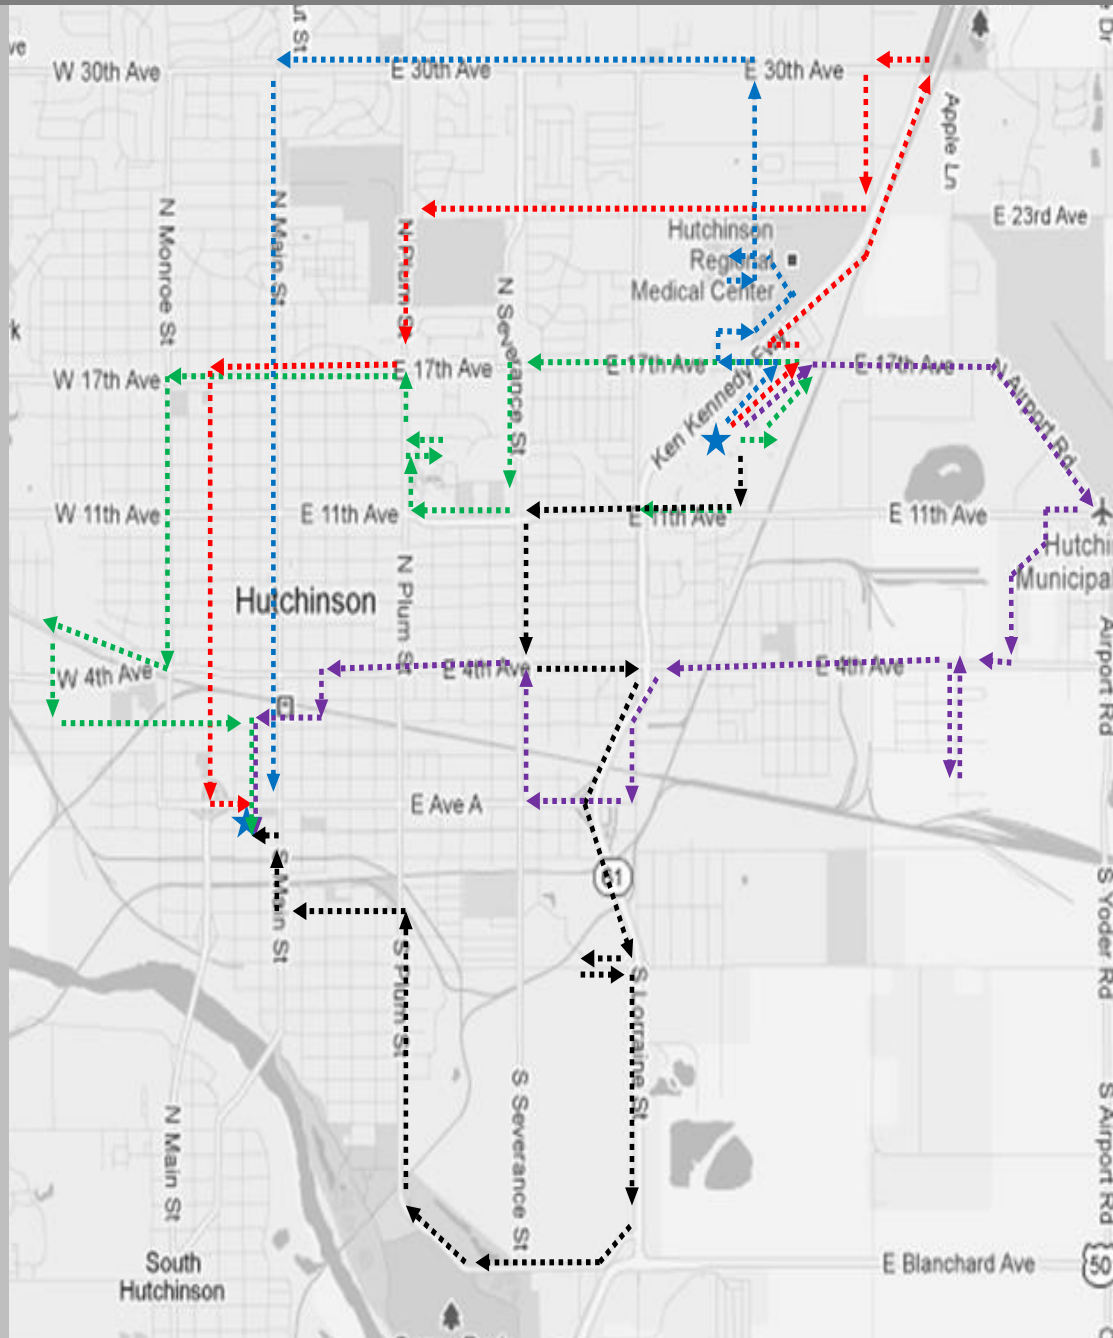

Inbound = Hutchinson Mall to Transfer Station

Route 3-Green
:30 Mall
:34 Wal-Mart
:37 11th & Severance
:46 5th & Monroe
:00 Station

Route 2 NW-Red
:30 Mall
:35 Prairie Star
:42 23rd & Severance
:49 5th & Adams
:00 Station
On Saturday, this route runs on the even hours.

Route 1 South-Black
:30 Mall
:36 4th & Severance
:44 Zoo
:48 Elmdale
:00 Station
On Saturday, this route runs on the odd hours.

Route 1 North-Blue
:30 Mall
:38 Clinic/23rd & Waldron
:44 Village Inn
:48 11th & Main
:00 Station
On Saturday, this route runs on the even hours.

Route 2 East-Purple
:30 Mall
:38 4th & Kirby
:50 "A" & Severance
:50 2nd & Poplar
:00 Station
On Saturday, this route runs on the odd hours.

Wave and Ride Routes

Times are estimated

Monday - Friday
6:00 a.m. – 7:00 p.m.
Saturday
7:00 a.m. – 6:00 p.m.

Reviewed 6-15-2017