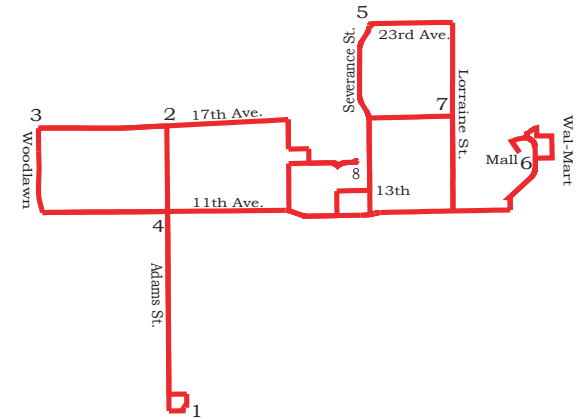

Route One North

1 Transfer Station	:00
2 Washington Heights	:48
3 Mission Place	:44
4 30th & Lorraine	:17 :40
5 Hutchinson Mall	:30
6 17th & Waldron	:33

Saturday's route will be run on the even hours

Route Two East

1 Transfer Station	:00
2 Ave. A & Poplar	:03
3 4th & Severance	:07 :50
4 4th & Lorraine	:11 :44
5 TECH 3000 E Ave B	:16 :38
6 Airport Terminal	:21 :34
7 Hutchinson Mall	:30

Saturday's route will be run on the odd hours

Route Three

1 Transfer Station	:00
2 17th & Adams	:05 :50
3 17th & Woodlawn	:08 :52
4 11th & Adams	:12 :54
5 23rd & Severance	:17
6 Hutchinson Mall	:30 :32
7 17th & Lorraine	:40
8 Workforce Development	:46

Route One South

1 Transfer Station	:00
2 G & Severance	:06 :10
3 South Hutch Hi Rise	:20 :40
4 SRS	:25
5 McDonalds Main St SH	:30

Saturday's route will be run on the odd hours

Route Two Northwest

1 Transfer Station	:00
2 11th & Monroe	:05 :47
3 5th & Whiteside	:50
4 25th & Monroe	:13 :44
5 17th & Plum	:18 :41
6 Trade Center	:20
7 Hutchinson Mall	:30
8 Hutchinson Hospital	:35
9 Hutchinson Clinic	:38