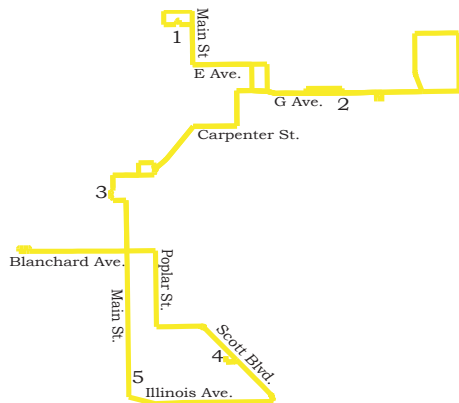

Route One North

1 Transfer Station	:00
2 Washington Heights	:48
3 Mission Place	:44
4 30th & Lorraine	:17 :40
5 Hutchinson Mall	:30
6 17th & Waldron	:33

Saturday's route will be run on the even hours

Route Two East

1 Transfer Station	:00
2 Ave. A & Poplar	:03
3 4th & Severance	:07 :50
4 4th & Lorraine	:11 :44
5 TECH 3000 E Ave B	:16 :38
6 Airport Terminal	:21 :34
7 Hutchinson Mall	:30

Saturday's route will be run on the odd hours

Route Three

1 Transfer Station	:00
2 17th & Adams	:05 :50
3 17th & Woodlawn	:08 :52
4 11th & Adams	:12 :54
5 23rd & Severance	:17
6 Hutchinson Mall	:30 :32
7 17th & Lorraine	:40
8 Workforce Development	:46

Route One South

1 Transfer Station	:00
2 G & Severance	:06 :10
3 South Hutch Hi Rise	:20 :40
4 SRS	:25
5 McDonalds Main St SH	:30

Saturday's route will be run on the odd hours

Route Two Northwest

1 Transfer Station	:00
2 11th & Monroe	:05 :47
3 5th & Whiteside	:50
4 25th & Monroe	:13 :44
5 17th & Plum	:18 :41
6 Trade Center	:20
7 Hutchinson Mall	:30
8 Hutchinson Hospital	:35
9 Hutchinson Clinic	:38