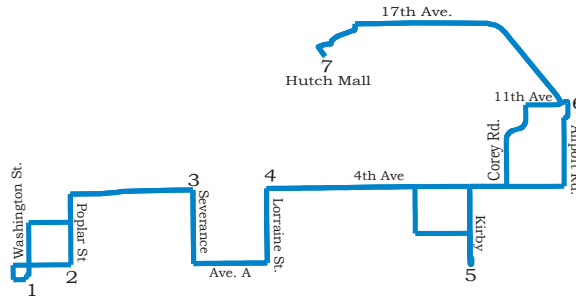

Route One North

1 Transfer Station	:00
2 Washington Heights	:48
3 Mission Place	:44
4 30th & Lorraine	:17 :40
5 Hutchinson Mall	:30
6 17th & Waldron	:33

Saturday's route will be run on the even hours

Route Two East

1 Transfer Station	:00
2 Ave. A & Poplar	:03
3 4th & Severance	:07 :50
4 4th & Lorraine	:11 :44
5 TECH 3000 E Ave B	:16 :38
6 Airport Terminal	:21 :34
7 Hutchinson Mall	:30

Saturday's route will be run on the odd hours

Route Three

1 Transfer Station	:00
2 17th & Adams	:05 :50
3 17th & Woodlawn	:08 :52
4 11th & Adams	:12 :54
5 23rd & Severance	:17
6 Hutchinson Mall	:30 :32
7 17th & Lorraine	:40
8 Workforce Development	:46

Route One South

1 Transfer Station	:00
2 G & Severance	:06 :10
3 South Hutch Hi Rise	:20 :40
4 SRS	:25
5 McDonalds Main St SH	:30

Saturday's route will be run on the odd hours

Route Two Northwest

1 Transfer Station	:00
2 11th & Monroe	:05 :47
3 5th & Whiteside	:50
4 25th & Monroe	:13 :44
5 17th & Plum	:18 :41
6 Trade Center	:20
7 Hutchinson Mall	:30
8 Hutchinson Hospital	:35
9 Hutchinson Clinic	:38