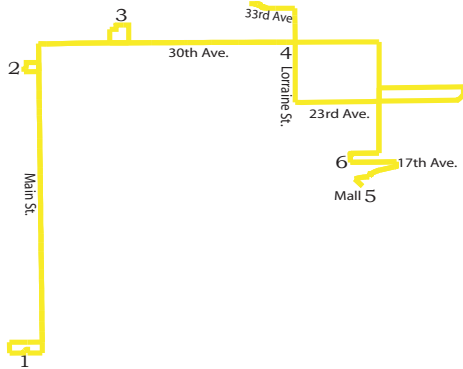

Route One North

1 Transfer Station	:00
2 Washington Heights	:48
3 Mission Place	:44
4 30th & Lorraine	:17 :40
5 Hutchinson Mall	:30
6 17th & Waldron	:33

Saturday's route will be run on the even hours

Route Two East

1 Transfer Station	:00
2 Ave. A & Poplar	:03
3 4th & Severance	:07 :50
4 4th & Lorraine	:11 :44
5 TECH 3000 E Ave B	:16 :38
6 Airport Terminal	:21 :34
7 Hutchinson Mall	:30

Saturday's route will be run on the odd hours

Route Three

1 Transfer Station	:00
2 17th & Adams	:05 :50
3 17th & Woodlawn	:08 :52
4 11th & Adams	:12 :54
5 23rd & Severance	:17
6 Hutchinson Mall	:30 :32
7 17th & Lorraine	:40
8 Workforce Development	:46

Route One South

1 Transfer Station	:00
2 G & Severance	:06 :10
3 South Hutch Hi Rise	:20 :40
4 SRS	:25
5 McDonalds Main St SH	:30

Saturday's route will be run on the odd hours

Route Two Northwest

1 Transfer Station	:00
2 11th & Monroe	:05 :47
3 5th & Whiteside	:50
4 25th & Monroe	:13 :44
5 17th & Plum	:18 :41
6 Trade Center	:20
7 Hutchinson Mall	:30
8 Hutchinson Hospital	:35
9 Hutchinson Clinic	:38