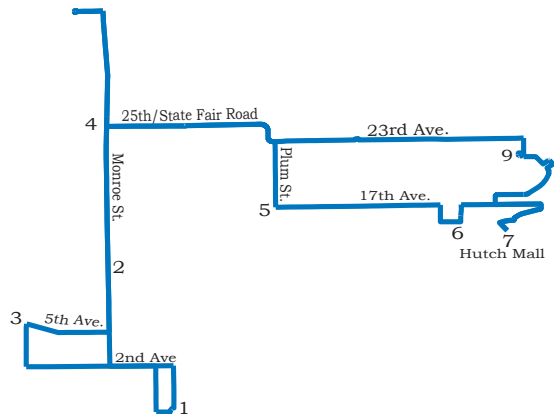

Route One North

1 Transfer Station	:00
2 Washington Heights	:48
3 Mission Place	:44
4 30th & Lorraine	:17 :40
5 Hutchinson Mall	:30
6 17th & Waldron	:33

Saturday's route will be run on the even hours

Route Two East

1 Transfer Station	:00
2 Ave. A & Poplar	:03
3 4th & Severance	:07 :50
4 4th & Lorraine	:11 :44
5 TECH 3000 E Ave B	:16 :38
6 Airport Terminal	:21 :34
7 Hutchinson Mall	:30

Saturday's route will be run on the odd hours

Route Three

1 Transfer Station	:00
2 17th & Adams	:05 :50
3 17th & Woodlawn	:08 :52
4 11th & Adams	:12 :54
5 23rd & Severance	:17
6 Hutchinson Mall	:30 :32
7 17th & Lorraine	:40
8 Workforce Development	:46

Route One South

1 Transfer Station	:00
2 G & Severance	:06 :10
3 South Hutch Hi Rise	:20 :40
4 SRS	:25
5 McDonalds Main St SH	:30

Saturday's route will be run on the odd hours

Route Two Northwest

1 Transfer Station	:00
2 11th & Monroe	:05 :47
3 5th & Whiteside	:50
4 25th & Monroe	:13 :44
5 17th & Plum	:18 :41
6 Trade Center	:20
7 Hutchinson Mall	:30
8 Hutchinson Hospital	:35
9 Hutchinson Clinic	:38